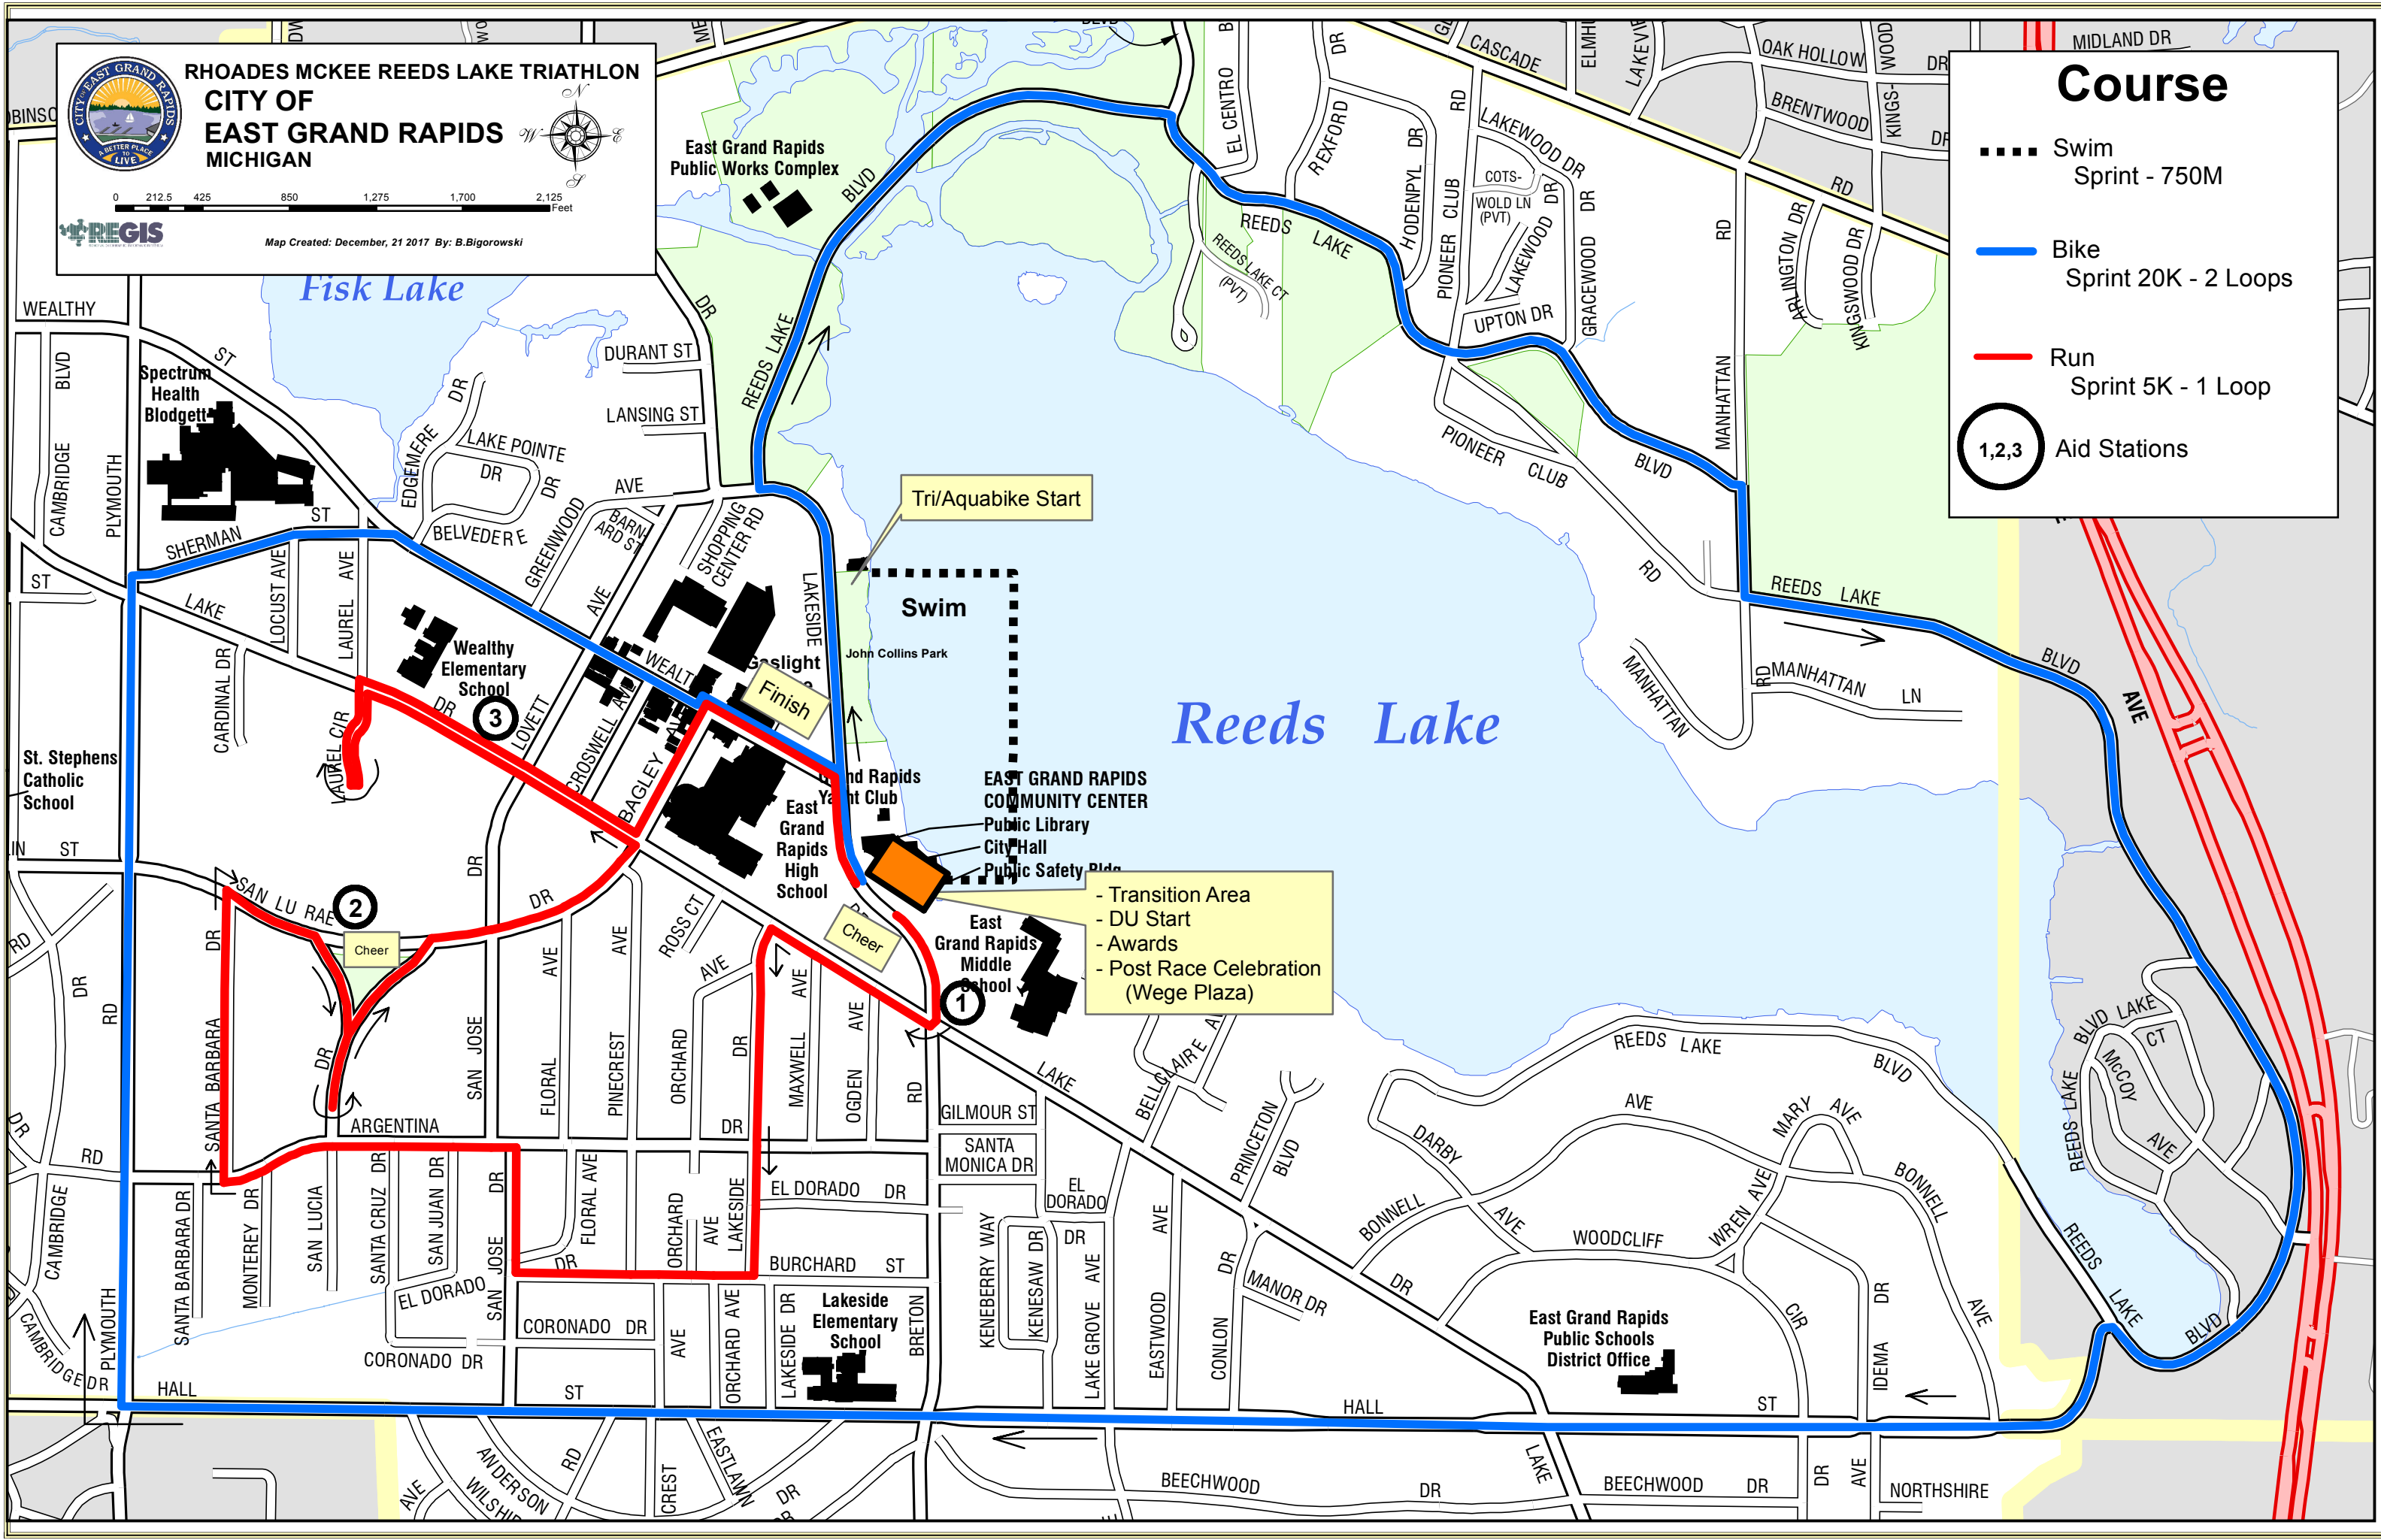

RHOADES MCKEE REEDS LAKE TRIATHLON
CITY OF EAST GRAND RAPIDS MICHIGAN

0 212.5 425 850 1,275 1,700 2,125 Feet

REGIS

Map Created: December, 21 2017 By: B. Bigorowski

Course

- Swim Sprint - 750M
- Bike Sprint 20K - 2 Loops
- Run Sprint 5K - 1 Loop
- ①,②,③ Aid Stations

Tri/Aquabike Start

Swim

Finish

Cheer

①

- Transition Area
- DU Start
- Awards
- Post Race Celebration (Wege Plaza)

②

Cheer